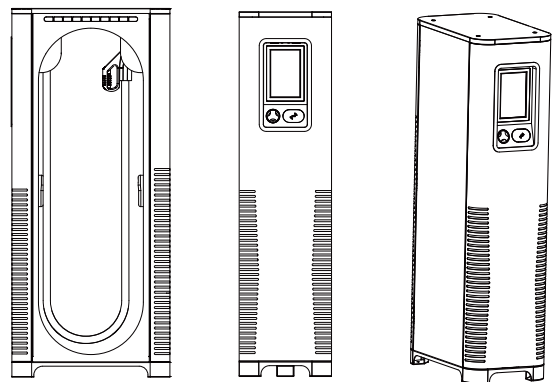

reddot award 2016
winner

Overview

C6S DC fast charger is designed for CBD and compact public area. Our product is equipped with numbers of intelligent technologies including charging management, human computer interaction, information communication, high precision measurement, energy saving system, safety protection system. 10.1 inches HD touch screen provides , user-friendly display and enjoyable charging experience.

Features

- **Modern Design Concept**
  With Reddot spirit and inspiration, C6S is integrated with large touch screen, slim body and embedded cable collection system. All these design concepts provide EV users an enjoyable charging experience.
- **Visualized Communication**
  10.1 inches full-color HD touch screen visualizes charging status. LED indicator enables EV users easily recognize time duration.
- **Slim Body with Big Power**
  Highly effective power module and single nozzle with 160Kw power output are integrated into C6S with 30% size reduction, which enables perfect application and utilization in compact places.
- **“Craftsmanship” Structural Design**
  Compact architecture, unique zigzag radiating system and centrifugal ventilator highly improve heat radiating efficiency and prolong lifecycle.

Size

425*720*1680mm